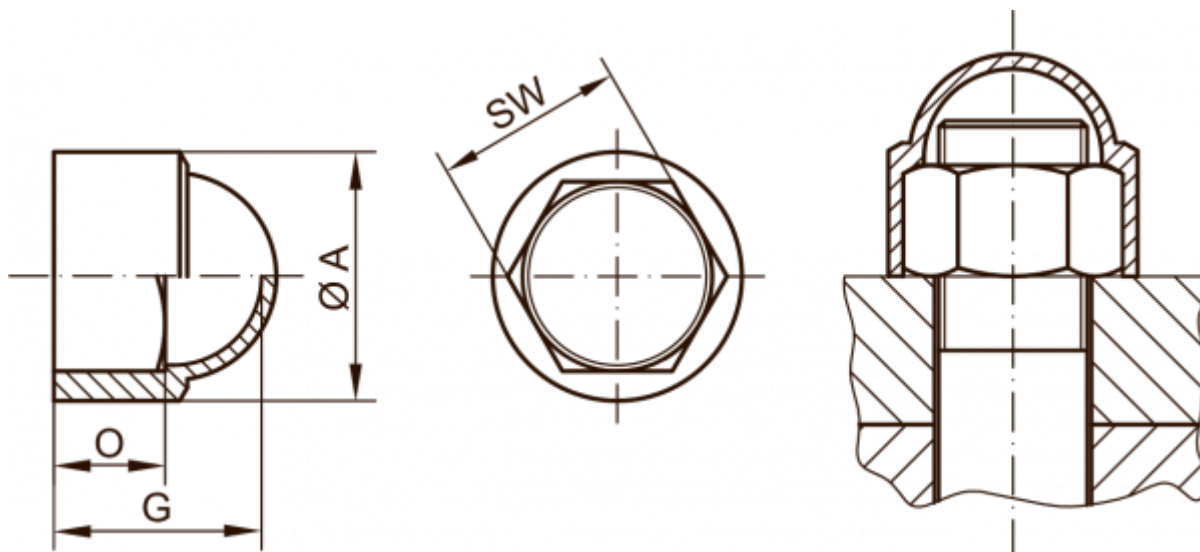

Article number: 59GPN10001811

Description: KLEE Cap for nut GPN 1000 / 1811 - NV 55

Measures

A	= 67
For	= M35x1,5 - M36x1,5 - M36x3
G	= 55.5
O	= 30
SW (Spanner width)	= 55